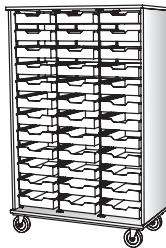

- SA910 Molded Translucent Bins: 3 (55H only)
- SA911 Molded Translucent Bins: 12 (55H), 18 (67H)

**BIN
STORAGE**

W: 44
H: 55, 67
D: 24

- Doors
- SA910 Molded Translucent Bins: 3 (55H only)
- SA911 Molded Translucent Bins: 12 (55H), 18 (67H)

42242

42243

42248

42249

36H

55H

67H

SHELF

W : 36, 48
H : 55, 67
D : 24

- 1/3 - 2/3 Configuration
- Vertical Divider
- Adjustable Shelves

SHELF

W : 36, 48
H : 55, 67
D : 24

- 1/3 - 2/3 Configuration
- Doors
- Vertical Divider
- Adjustable Shelves

DISPLAY

W : 48
H : 67
D : 24

- Sliding Glass Doors
- Center Divider
- Adjustable Shelves: 2
- Drawers: 4

DISPLAY

W : 48
H : 67
D : 24

- 1/3 - 2/3 Configuration
- Doors
- Vertical Divider
- Left: Wardrobe Hook, Mirror
- Right: 4 Adjustable Shelves