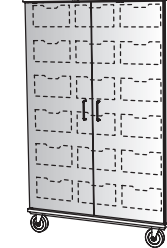

- SA910 Molded Translucent Bins: 3 (55H only)
- SA911 Molded Translucent Bins: 12 (55H), 18 (67H)

**BIN
STORAGE**

W: 44
H: 55, 67
D: 24

- Doors
- SA910 Molded Translucent Bins: 3 (55H only)
- SA911 Molded Translucent Bins: 12 (55H), 18 (67H)

42242

42243

42248

42249

36H

55H

67H

SHELF

W : 36, 48
H : 55, 67
D : 24

- 1/3 - 2/3 Configuration
- Vertical Divider
- Adjustable Shelves

SHELF

W : 36, 48
H : 55, 67
D : 24

- 1/3 - 2/3 Configuration
- Doors
- Vertical Divider
- Adjustable Shelves

DISPLAY

W : 48
H : 67
D : 24

- Sliding Glass Doors
- Center Divider
- Adjustable Shelves: 2
- Drawers: 4

DISPLAY

W : 48
H : 67
D : 24

- 1/3 - 2/3 Configuration
- Doors
- Vertical Divider
- Left: Wardrobe Hook, Mirror
- Right: 4 Adjustable Shelves