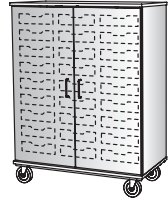

- SA910 Molded Translucent Bins: 3 (55H only)
- SA911 Molded Translucent Bins: 12 (55H), 18 (67H)

**BIN
STORAGE**

W: 44
H: 55, 67
D: 24

- Doors
- SA910 Molded Translucent Bins: 3 (55H only)
- SA911 Molded Translucent Bins: 12 (55H), 18 (67H)

42242

42243

42248

42249

36H

55H

67H

SHELF

W : 36, 48
H : 55, 67
D : 24

- 1/3 - 2/3 Configuration
- Vertical Divider
- Adjustable Shelves

SHELF

W : 36, 48
H : 55, 67
D : 24

- 1/3 - 2/3 Configuration
- Doors
- Vertical Divider
- Adjustable Shelves

DISPLAY

W : 48
H : 67
D : 24

- Sliding Glass Doors
- Center Divider
- Adjustable Shelves: 2
- Drawers: 4

DISPLAY

W : 48
H : 67
D : 24

- 1/3 - 2/3 Configuration
- Doors
- Vertical Divider
- Left: Wardrobe Hook, Mirror
- Right: 4 Adjustable Shelves