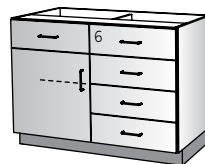

**DRAWER/DOOR
(HALF DEPTH SHELF)**

41787

W : 27 – 48
H : 32, 35
D : 17 – 23

- Drawers
- Left Hinge Door
- Half Depth Adjustable Shelf