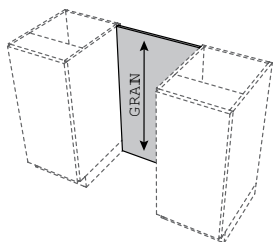

MODESTY PANEL FULL HEIGHT

10864

W : 24 – 48
H : 24 – 41
D : 00

- Finished One Side
- Horizontal Grain
- Full Height
- Order by Cabinet Height
- Edgebanding: None

MODESTY PANEL FULL HEIGHT

10950

W : 24 – 48
H : 24 – 41
D : 00