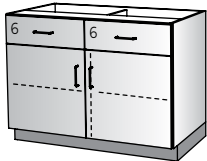

**DRAWER/
DOOR**

41441

W : 30 – 48
H : 29, 32, 35
D : 17 – 23

- Drawers
- Doors
- Center Divider
- Adjustable Shelves

**DRAWER/
DOOR**

41442

W : 27 – 48
H : 32, 35
D : 17 – 23

- Drawers
- Doors
- Center Divider
- Adjustable Shelves