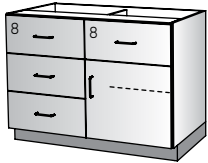

**DRAWER/DOOR
(HALF DEPTH SHELF)**

41782

W : 27 – 48
H : 35
D : 17 – 23

- Drawers
- Right Hinge Door
- Half Depth Adjustable Shelf