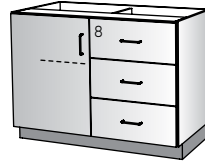

- Drawers
- Doors
- Center Divider
- Half Depth Adjustable Shelves

**DRAWER/DOOR
(HALF DEPTH SHELF)**

41780

W : 27 – 48
H : 35
D : 17 – 23

- Drawers
- Right Hinge Door
- Half Depth Adjustable Shelf

**DRAWER/DOOR
(HALF DEPTH SHELF)**