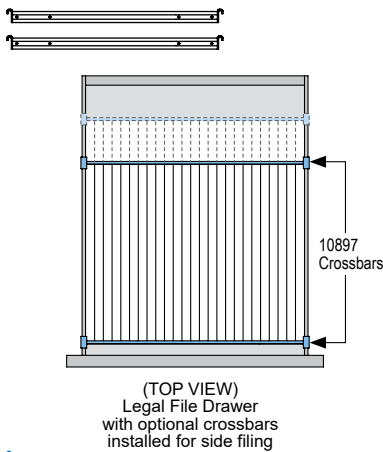

FILE CROSSBARS

10896

W : 16
H : 01
D : 00

- Pair of Crossbars for 16W File Drawers (letter)
- Allow Side Filing

FILE CROSSBARS

10897

W : 19
H : 01
D : 00

- Pair of Crossbars for 19W File Drawers (legal)
- Allow Side Filing