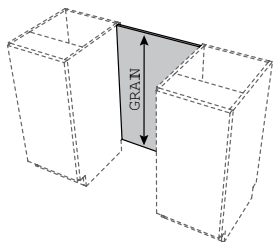

MODESTY PANEL ABOVE KICK

10865

W : 24 – 48
H : 24 – 41
D : 00

- Finished One Side
- Vertical Grain
- Above Kick
- Bottom Edge Aligns with Toe Kick
- Order by Cabinet Height
- Edgebanding: None