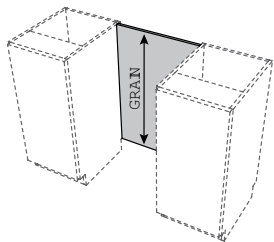

MODESTY PANEL ABOVE KICK

10952

W : 24 – 48
H : 24 – 41
D : 00

- Finished Both Sides
- Vertical Grain
- Above Kick
- Bottom Edge Aligns with Toe Kick
- Order by Cabinet Height
- Edgebanding: None