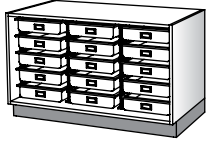

- Right Hinge Door
- SA902 Molded Trays:
10 (29H/32H); 12 (35H)

SA901: 14 1/4W x 3 1/2H x 19D

SA902: 10W x 3 1/2H x 19D

BASE

TRAY STORAGE

41274

W : 48
H : 29, 32, 35
D : 23

- SA901 Molded Trays:
15 (29H/32H); 18 (35H)