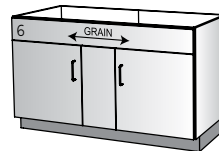

**PENINSULA END
SINK BASE**

41396

W : 54 - 72
H : 29, 32, 35
D : 23 - 28

- For Use With Island Peninsula
- False Front
- Doors
- Finished Back