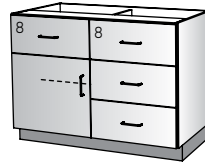

**DRAWER/DOOR
(HALF DEPTH SHELF)**

41783

W : 27 – 48
H : 35
D : 17 – 23

- Drawers
- Left Hinge Door
- Half Depth Adjustable Shelf