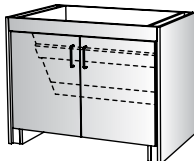

**ADA
SINK BASE**

41576

W : 33 – 48
H : 32
D : 23 – 28

- Access Panel
- Meets ADA Requirements for Adult Sizing
- Color Interior

**SINK
BASE**

41472

W : 39, 42
H : 32
D : 23

- For ADA or Conventional Use
- Pocket Doors
- Access Panel