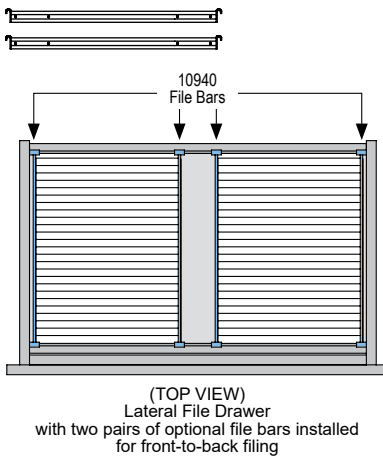

FILE BARS

10940

W : 00
H : 01
D : 18

- 1 Pair of File Bars for Lateral File Drawers
- Allow Front-to-Back Filing
- 1 Pair Required for 24W-27W Lateral File Drawers
- 2 Pairs Required for 30W-42W Lateral File Drawers