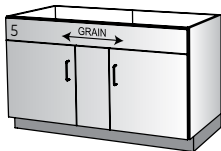

**PENINSULA END
SINK BASE**

41499

W : 45
H : 32, 35
D : 23

- For Use With 47" Island Peninsula
- False Front
- Doors
- Finished Back

**PENINSULA END
SINK BASE**

41622

W : 54 - 72
H : 29, 32, 35
D : 23 - 28

- For Use With Island Peninsula
- False Front
- Doors
- Finished Back