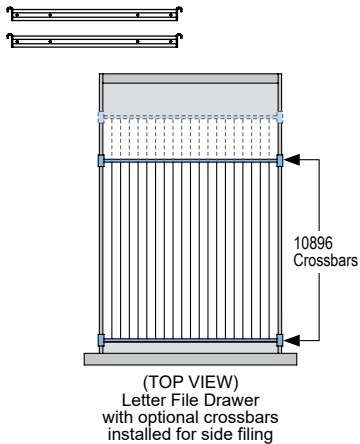

FILE CROSSBARS

10896

W : 16
H : 01
D : 00

- Pair of Crossbars for 16W File Drawers (letter)
- Allow Side Filing