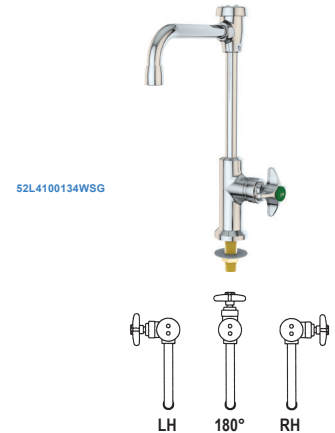

See Components page for configuration options

SINGLE SERVICE FAUCET - VACUUM BREAKER - DECK MOUNT

- Deck mounted for cold water
- 6" rigid gooseneck
- Integral vacuum breaker
- Aerator 52BO055 ships separately

52L611VB-6-55-CW-LH

52L611VB655CLH
Left Hand / Four-arm Handle

52L611VB-6-55-CW-180

52L611VB655C18
180° / Four-arm Handle

52L611VB-6-55-CW-RH

52L611VB655CRH
Right Hand / Four-arm Handle

52L611VB-6-55-BH-CW-LH

52L611VB655BCLH
Left Hand / Blade Handle

52L611VB-6-55-BH-CW-180

52L611VB655B18
180° / Blade Handle

52L611VB-6-55-BH-CW-RH

52L611VB655BRH
Right Hand / Blade Handle

SINGLE SERVICE FAUCET - VACUUM BREAKER - DECK MOUNT

- Deck mounted for cold water
- 6" rigid gooseneck
- Integral vacuum breaker
- Removable serrated hose end

52L611VB-6-CW-LH

52L611VB6CLH
Left Hand / Four-arm Handle

52L611VB-6-CW-180

52L611VB6C18
180° / Four-arm Handle