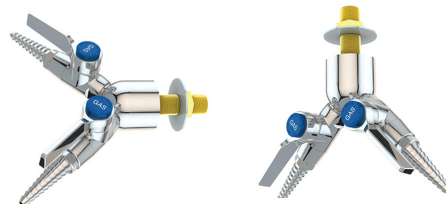

BALL VALVES	2
SINGLE SERVICE FAUCETS	4
MIXING FAUCETS	5
PANEL MOUNT FAUCETS	8
COMBINATION FAUCETS	9
MISC FIXTURES	10
SERVICE FIXTURE COMPONENTS	11
KITCHEN/BAR FAUCETS	12
VANITY FAUCETS	14

11/10/23

©2023 STEVENS INDUSTRIES, INC.
ALL RIGHTS RESERVED.
Due to continuing product
development, Stevens reserves
the right to change specifications
without notice.

BALL VALVES

- Valve Bodies: Forged brass with polished chrome plated finish
- Valves: Chrome plated brass ball and molded PTFE seals
- Handles: Chrome plated forged brass
- Working pressure up to 75 PSI

See Components page for configuration options

GAS BALL VALVE - VERTICAL OR HORIZONTAL MOUNT

- Vertical or Horizontal Mount
- Double valve for laboratory gases
- Chrome plated forged lever handle
- Non-removable serrated hose end

52L4100-141-WSA-GAS

52L4100141WSG
Double Valve

VANDAL RESISTANT GAS BALL VALVE - VERTICAL OR OVERHEAD MOUNT

- Vandal resistant
- Vertical or Horizontal Mount
- Single valve for laboratory gases
- Chrome plated forged lever handle
- Serrated hose end