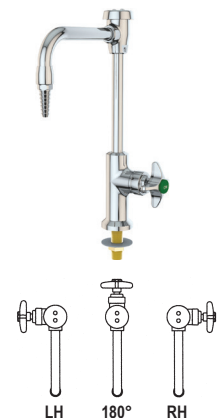

See Components page for configuration options

GAS BALL VALVE - VERTICAL OR HORIZONTAL MOUNT

- Vertical or Horizontal Mount
- Double valve for laboratory gases
- Chrome plated forged lever handle
- Non-removable serrated hose end

52L4100-141-WSA-GAS

52L4100141WSG
Double Valve

VANDAL RESISTANT GAS BALL VALVE - VERTICAL OR OVERHEAD MOUNT

- Vandal resistant
- Vertical or Horizontal Mount
- Single valve for laboratory gases
- Chrome plated forged lever handle
- Serrated hose end

52VR611VB6CLH
Left Hand / Four-arm Handle

52VR611VB-6-CW-180

52VR611VB6C18
180° / Four-arm Handle

52VR611VB-6-CW-RH

52VR611VB6CRH
Right Hand / Four-arm Handle

52VR611VB-6-BH-CW-LH

52VR611VB6BCLH
Left Hand / Blade Handle

52VR611VB-6-BH-CW-180

52VR611VB6BC18
180° / Blade Handle

52VR611VB-6-BH-CW-RH

52VR611VB6BCRH
Right Hand / Blade Handle

MIXING FAUCETS

- Faucet Bodies: Forged brass with polished chrome plated finish
- Valves: Self-contained renewable unit with replaceable stainless steel seat
- Handles: Chrome plated forged brass