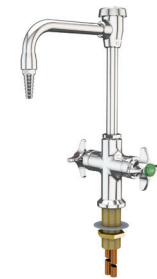

See Components page for configuration options

GAS BALL VALVE - VERTICAL OR HORIZONTAL MOUNT

- Vertical or Horizontal Mount
- Double valve for laboratory gases
- Chrome plated forged lever handle
- Non-removable serrated hose end

52L4100-141-WSA-GAS

52L4100141WSG
Double Valve

VANDAL RESISTANT GAS BALL VALVE - VERTICAL OR OVERHEAD MOUNT

- Vandal resistant
- Vertical or Horizontal Mount
- Single valve for laboratory gases
- Chrome plated forged lever handle
- Serrated hose end

MIXING FAUCET - VACUUM BREAKER - DECK MOUNT

- Deck mounted for hot and cold water
- 6" rigid/swing gooseneck
- Integral vacuum breaker
- Removable serrated hose end

52L414VB-6-MX

52L414VB6MX
Four-arm Handle

52L414VB-6-BH-MX

52L414VB6BMX
Blade Handle

**VANDAL RESISTANT
MIXING FAUCET - VACUUM BREAKER - DECK MOUNT**

- Vandal resistant
- Deck mounted for hot and cold water
- 6" rigid gooseneck
- Integral vacuum breaker
- Serrated hose end