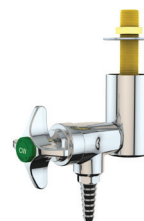

See Components page for configuration options

GAS BALL VALVE - VERTICAL OR HORIZONTAL MOUNT

- Vertical or Horizontal Mount
- Double valve for laboratory gases
- Chrome plated forged lever handle
- Non-removable serrated hose end

52L4100-141-WSA-GAS

52L4100141WSG
Double Valve

VANDAL RESISTANT GAS BALL VALVE - VERTICAL OR OVERHEAD MOUNT

- Vandal resistant
- Vertical or Horizontal Mount
- Single valve for laboratory gases
- Chrome plated forged lever handle
- Serrated hose end

52VR4100-158-WSA-GAS

52VR4100158WSG
Vandal Resistant / Single Valve

WATER BALL VALVE - OVERHEAD MOUNT

- Use with 35340 ART SINK KIT
- Vertical or Horizontal Mount
- Single valve for cold water
- Four-arm handle
- Removable serrated hose end

52L3100-131-WSA-CW

52L3100131WSAC
Single Valve

BALL VALVES

- Valve Bodies: Forged brass with polished chrome plated finish
- Valves: Chrome plated brass ball and molded PTFE seals
- Handles: Chrome plated forged brass
- Working pressure up to 75 PSI