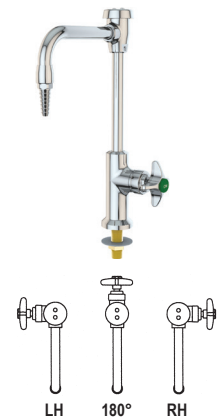

See Components page for configuration options

GAS BALL VALVE - VERTICAL OR HORIZONTAL MOUNT

- Vertical or Horizontal Mount
- Double valve for laboratory gases
- Chrome plated forged lever handle
- Non-removable serrated hose end

52L4100-141-WSA-GAS

52L4100141WSG
Double Valve

VANDAL RESISTANT GAS BALL VALVE - VERTICAL OR OVERHEAD MOUNT

- Vandal resistant
- Vertical or Horizontal Mount
- Single valve for laboratory gases
- Chrome plated forged lever handle
- Serrated hose end

- Deck mounted for cold water
- 6" rigid gooseneck
- Integral vacuum breaker
- Removable serrated hose end

52L611VB-6-CW-LH

52L611VB6CLH
Left Hand / Four-arm Handle

52L611VB-6-CW-180

52L611VB6C18
180° / Four-arm Handle

52L611VB-6-CW-RH

52L611VB6CRH
Right Hand / Four-arm Handle

52L611VB-6-BH-CW-LH

52L611VB6BCLH
Left Hand / Blade Handle

52L611VB-6-BH-CW-180

52L611VB6BC18
180° / Blade Handle

52L611VB-6-BH-CW-RH

52L611VB6BCRH
Right Hand / Blade Handle