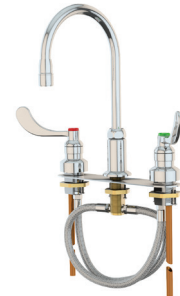

MIXING FAUCETS

- Faucet bodies: Brass bar stock with chrome plated finish
- Valves: Self-contained renewable with replaceable stainless steel seat
- Handles: Chrome plated forged brass

See Components page for configuration options

MIXING FAUCET - DECK MOUNT

- Deck mounted for hot and cold water
- 6" convertible rigid/swing gooseneck
- 3-hole, 8" installation
- Removable aerator

52L2224-6-55-BH-MX

52L2224655BMX
Blade Handle