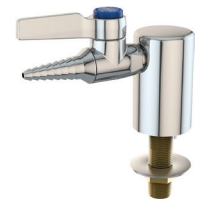

See Components page for configuration options

GAS BALL VALVE - VERTICAL OR HORIZONTAL MOUNT

- Vertical or Horizontal Mount
- Double valve for laboratory gases
- Chrome plated forged lever handle
- Non-removable serrated hose end

52L3100-131-WSA-CW

52L3100131WSAC
Single Valve

BALL VALVES

- Valve Bodies: Forged brass with polished chrome plated finish
- Valves: Chrome plated brass ball and molded PTFE seals
- Handles: Chrome plated forged brass
- Working pressure up to 75 PSI

See Components page for configuration options

GAS BALL VALVE - DECK MOUNT

- Deck mounted
- Single, double and quad valve options for laboratory gases
- Lever handle
- Non-removable serrated hose end

<p>52L4100-131-WSA-GAS 52L4100131WSG Single Valve</p> 	<p>52L4100-132A-WSA-GAS-90 52L4100132AWG Double Valve 90°</p> 	<p>52L4100-132S-WSA-GAS-180 52L4100132SWG Double Valve 180°</p> 	<p>52L4100-134-WSA-GAS 52L4100134WSG Quad Valve</p> 
--	--	--	--

VANDAL RESISTANT GAS BALL VALVE - DECK MOUNT

- Vandal resistant
- Deck mounted
- Single, double and quad valve options for laboratory gases
- Lever handle
- Serrated hose end

<p>52VR4100-131-WSA-GAS 52V4100131WSG Vandal Resistant / Single Valve</p> 	<p>52VR4100-132A-WSA-GAS-90 52V4100132AWG Vandal Resistant / Double Valve 90°</p> 	<p>52VR4100-132S-WSA-GAS-180 52V4100132SWG Vandal Resistant / Double Valve 180°</p> 	<p>52VR4100-134-WSA-GAS 52V4100134WSG Vandal Resistant / Quad Valve</p> 
--	--	--	--