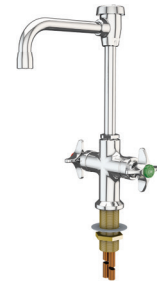

See Components page for configuration options

GAS BALL VALVE - VERTICAL OR HORIZONTAL MOUNT

- Vertical or Horizontal Mount
- Double valve for laboratory gases
- Chrome plated forged lever handle
- Non-removable serrated hose end

52L4100-141-WSA-GAS

52L4100141WSG
Double Valve

VANDAL RESISTANT GAS BALL VALVE - VERTICAL OR OVERHEAD MOUNT

- Vandal resistant
- Vertical or Horizontal Mount
- Single valve for laboratory gases
- Chrome plated forged lever handle
- Serrated hose end

See Components page for configuration options

MIXING FAUCET - DECK MOUNT

- Deck mounted for hot and cold water
- 6" rigid/swing gooseneck
- Removable aerator

52L414-6-55-BH-MX

52L414655BMX
Blade Handle

MIXING FAUCET - VACUUM BREAKER - DECK MOUNT

- Deck mounted for hot and cold water
- 6" rigid/swing gooseneck
- Integral vacuum breaker
- Aerator 52BO055 ships separately

52L414VB-6-55-MX

52L414VB655MX
Four-arm Handle

52L414VB-6-55-BH-MX

52L414VB655BMX
Blade Handle