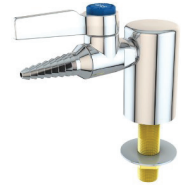

See Components page for configuration options

GAS BALL VALVE - VERTICAL OR HORIZONTAL MOUNT

- Vertical or Horizontal Mount
- Double valve for laboratory gases
- Chrome plated forged lever handle
- Non-removable serrated hose end

52L4100-141-WSA-GAS

52L4100141WSG
Double Valve

VANDAL RESISTANT GAS BALL VALVE - VERTICAL OR OVERHEAD MOUNT

- Vandal resistant
- Vertical or Horizontal Mount
- Single valve for laboratory gases
- Chrome plated forged lever handle
- Serrated hose end

52L3100-131-WSA-CW

52L3100131WSAC
Single Valve

BALL VALVES

- Valve Bodies: Forged brass with polished chrome plated finish
- Valves: Chrome plated brass ball and molded PTFE seals
- Handles: Chrome plated forged brass
- Working pressure up to 75 PSI

See Components page for configuration options

GAS BALL VALVE - DECK MOUNT

- Deck mounted
- Single, double and quad valve options for laboratory gases
- Lever handle
- Non-removable serrated hose end

<p>52L4100-131-WSA-GAS 52L4100131WSG Single Valve</p> 	<p>52L4100-132A-WSA-GAS-90 52L4100132AWG Double Valve 90°</p> 	<p>52L4100-132S-WSA-GAS-180 52L4100132SWG Double Valve 180°</p> 	<p>52L4100-134-WSA-GAS 52L4100134WSG Quad Valve</p> 
--	--	--	--