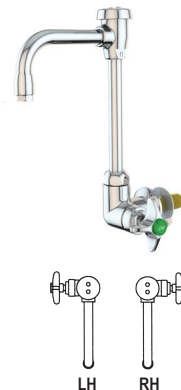

52L2224VB-6-55-BH-MX

52L2224VB655BMX
Blade Handle

MIXING FAUCET - VACUUM BREAKER - DECK MOUNT

- Deck mounted for hot and cold water
- 6" convertible rigid/swing gooseneck
- Integral vacuum breaker
- 3-hole, 8" installation
- Removable serrated hose end

52L2214VB-6-MX

52L2214VB6MX
Four-arm Handle

52L2214VB-6-BH-MX

52L2214VB6BMX
Blade Handle

PANEL MOUNT FAUCETS

- Faucet bodies: Brass with polished chrome plated finish
- Valves: Self-contained renewable unit with replaceable stainless steel seat
- Handles: Chrome plated forged brass

See Components page for configuration options

SINGLE SERVICE FAUCET - VACUUM BREAKER - PANEL MOUNT

- Panel mounted for cold water
- 6" convertible rigid/swing gooseneck
- Integral vacuum breaker
- Removable aerator

<p>52L2714VB-WSA-6-55-CW-LH 52L2714VB655CL Left Hand / Four-arm Handle</p>	<p>52L2714VB-WSA-6-55-BH-CW-LH 52L2714VB655BL Left Hand / Blade Handle</p>
<p>52L2714VB-WSA-6-55-CW-RH 52L2714VB655CR Right Hand / Four-arm Handle</p>	<p>52L2714VB-WSA-6-55-BH-CW-RH 52L2714VB655BR Right Hand / Blade Handle</p>