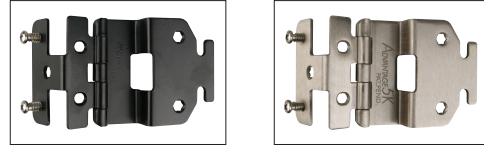

PULLS

STANDARD

BENTWIRE COLLECTION: BENTWIRE 128

OVERALL: 5-3/8" x 1-1/8"
OPENING: 4-3/4" x 7/8"

ESSENTIALS COLLECTION: CREST 128

OVERALL: 6" x 1-1/16"
OPENING: 4-5/8" x 9/16"

ESSENTIALS COLLECTION: BAR 128

OVERALL: 8" x 1-1/4"
OPENING: 4-5/8" x 13/16"

OPTIONS

STAINLESS STEEL COLLECTION: BENTWIRE 128

OVERALL: 5-3/8" x 1-1/8"
OPENING: 4-3/4" x 1-1/8"

STAINLESS STEEL COLLECTION: BAR 128

OVERALL: 6-7/8" x 1-3/8"
OPENING: 4-3/4" x 15/16"

HINGES

STANDARD

5K OVERLAY REVEAL

GRADE I, 270° PIVOT SWING

120° CONCEALED FULL OVERLAY

120° PIVOT SWING, SELF-CLOSING

OPTIONS

5K OVERLAY REVEAL

GRADE I, 270° PIVOT SWING

165° CONCEALED FULL OVERLAY

165° PIVOT SWING, SELF-CLOSING

5K FULL OVERLAY

GRADE I, 270° PIVOT SWING, MORTISED