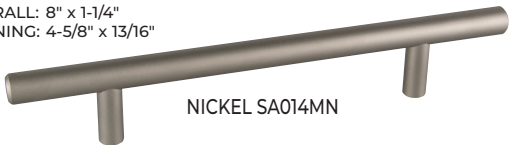

PULLS

STANDARD

BENTWIRE COLLECTION: BENTWIRE 128

OVERALL: 5-3/8" x 1-1/8"
OPENING: 4-3/4" x 7/8"

ESSENTIALS COLLECTION: CREST 128

OVERALL: 6" x 1-1/16"
OPENING: 4-5/8" x 9/16"

ESSENTIALS COLLECTION: BAR 128

OVERALL: 8" x 1-1/4"
OPENING: 4-5/8" x 13/16"

OPTIONS

STAINLESS STEEL COLLECTION: BENTWIRE 128

OVERALL: 5-3/8" x 1-1/8"
OPENING: 4-3/4" x 1-1/8"

STAINLESS STEEL COLLECTION: BAR 128

OVERALL: 6-7/8" x 1-3/8"
OPENING: 4-3/4" x 15/16"

HINGES

STANDARD

5K OVERLAY REVEAL

GRADE I, 270° PIVOT SWING

120° CONCEALED FULL OVERLAY

120° PIVOT SWING, SELF-CLOSING

OPTIONS

5K OVERLAY REVEAL

GRADE I, 270° PIVOT SWING

165° CONCEALED FULL OVERLAY

165° PIVOT SWING, SELF-CLOSING

5K FULL OVERLAY

GRADE I, 270° PIVOT SWING, MORTISED