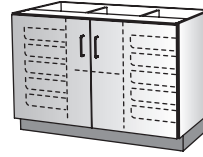

TRAY
STORAGE

41285

W: 48
H: 32
D: 23

- Doors
- SA901 Molded Trays: 10
- Adjustable Shelf