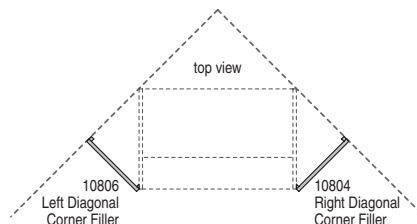

DIAGONAL CORNER FILLERS

10804 RIGHT

10806 LEFT

W : 00
H : 29, 32, 35
D : 14, 17, 19, 20, 23, 28

- Depths Listed are Depths of Cabinets to which Filler is Attached
- Edgebanding: One Long Edge in Casebody Trim Color and 0.5mm Thickness