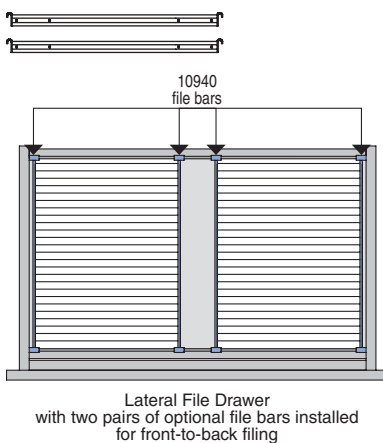

FILE BARS

10940

W : 00
H : 01
D : 18

- 1 Pair of File Bars for Lateral File Drawers
- Allow Front-to-Back Filing
- 1 Pair Required for 24W-27W Lateral File Drawers
- 2 Pairs Required for 30W-42W Lateral File Drawers