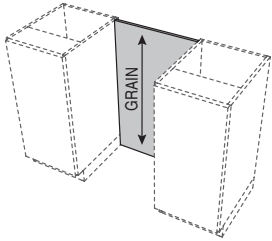

MODESTY PANEL FULL HEIGHT

10809

W : 24, 30, 36, 42, 48
H : 29, 32, 35
D : 00

- Finished One Side
- Vertical Grain
- Full Height
- Order by Cabinet Height
- Edgebanding: None

MODESTY PANEL FULL HEIGHT

10864