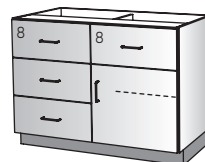

**DOOR/DRAWER
(HALF DEPTH SHELF)**

41782

W : 28, 30, 34, 36, 42, 46, 48
H : 35
D : 17, 19, 23

- Drawers: 4
- Right Hinge Door
- Half Depth Adjustable Shelf