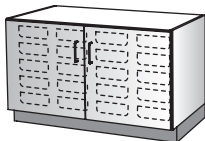

- Doors
- SA901 Molded Trays: 10
- Adjustable Shelf

**TRAY
STORAGE**

41282

W: 48
H: 29
D: 23

- Doors
- SA902 Molded Trays: 20

**TRAY
STORAGE**

41286

W: 48
H: 29
D: 23