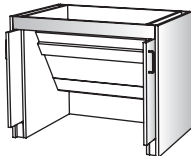

**VANITY WALL
CLOSURE**

41570

W : 36, 39, 42, 45, 48
H : 22
D : 23, 28

- Access Panel
- Meets ADA Requirements for Adult Sizing

**ADA
SINK BASE**

ADA (Doors Closed)

ADA (Doors Open)

Conventional
(Doors Open)