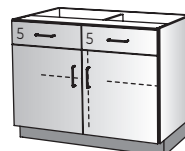

**DOOR/DRAWER
(HALF DEPTH SHELF)**

41445

W : 28, 30, 34, 36
H : 32
D : 17, 19, 23

- Drawers: 2
- Doors
- Center Divider
- Half Depth Adjustable Shelves: 2

**DOOR/DRAWER
(HALF DEPTH SHELF)**

41444

W : 28, 30, 34, 36, 42
H : 32
D : 17, 19, 23