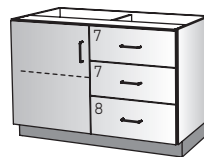

**DRAWER/
DOOR**

41065

W : 28, 30, 34, 36, 40, 42, 48
H : 32
D : 17, 19, 20, 23

- Drawers: 3
- Left Hinge Door
- Adjustable Shelf