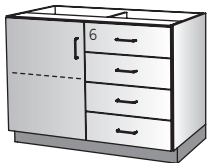

**DRAWER/
DOOR**

41361

W : 28, 30, 34, 36, 40, 42, 48
H : 35
D : 17, 19, 20, 23

- Drawers: 4
- Left Hinge Door
- Adjustable Shelf