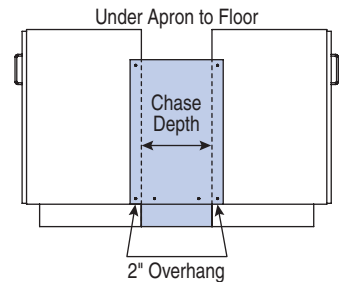

OVERLAY CHASE CLOSURE - UNDER APRON

91031

W : 09, 10, 11, 14, 15, 16
H : 29, 32, 35
D : 02

- Under Apron Height
- Designed for Use Between Back-to-Back Cabinets
- Order by Cabinet Height
- Widths Shown are Nominal Closure Widths (refer to chart at right)
- Closure Overhangs Cabinets by 2" on Each End
- Edgebanding: Two Long Edges

CHASE WIDTH (mm)	NOMINAL CLOSURE WIDTH	ACTUAL CLOSURE WIDTH (mm)
128	09	228
160	10	260
172	11	272
256	14	356
288	15	388
300	16	400