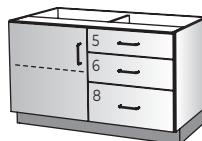

**DRAWER/
DOOR**

41061

W : 28, 30, 34, 36, 40, 42, 48
H : 29
D : 17, 19, 20, 23

- Drawers: 3
- Left Hinge Door
- Adjustable Shelf