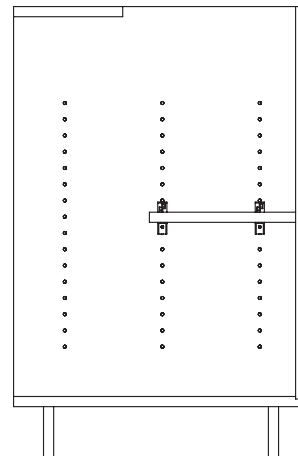

**SHELF
(HALF DEPTH SHELF)**

41118

W : 12, 14, 15, 17, 18, 21, 23, 24
H : 32
D : 17, 19, 23

- Right Hinge Door
- Half Depth Adjustable Shelf

**SHELF
(HALF DEPTH SHELF)**

41149

W : 28, 30, 34, 36, 42, 48
H : 32
D : 17, 19, 23

- Sliding Doors
- Center Divider
- Half Depth Adjustable Shelves: 2

**SHELF
(HALF DEPTH SHELF)**

41119

W : 12, 14, 15, 17, 18, 21, 23, 24
H : 32
D : 17, 19, 23

- Left Hinge Door
- Half Depth Adjustable Shelf

Half depth shelf detail

**SHELF
(HALF DEPTH SHELF)**

41130

W : 28, 30, 34, 36
H : 32
D : 17, 19, 23

- Doors
- Half Depth Adjustable Shelf

**SHELF
(HALF DEPTH SHELF)**

41182

W : 28, 30, 34, 36, 42, 48
H : 32
D : 17, 19, 23

- Doors
- Center Divider
- Half Depth Adjustable Shelves: 2