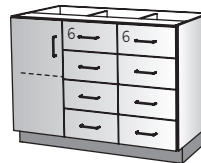

- Drawers: 8
- Right Hinge Door
- Adjustable Shelf

**DRAWER/
DOOR**

41361

W : 28, 30, 34, 36, 40, 42, 48
H : 35
D : 17, 19, 20, 23

- Drawers: 4
- Left Hinge Door
- Adjustable Shelf

**DRAWER/
DOOR**

41776

W : 36, 48
H : 35
D : 17, 19, 20, 23