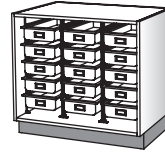

SA901: 14 1/4W x 3 1/2H x 19D

SA902: 10W x 3 1/2H x 19D

Tray and bin racks have captured runner rail to reduce tray tipout.

**TRAY
STORAGE**

41270

W : 36
H : 32
D : 23

- SA902 Molded Trays: 15

**TRAY
STORAGE**