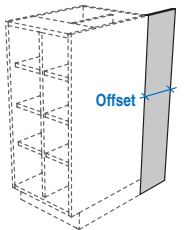

SIDE FILLER

10807

W : 00
H : 29, 32, 35
D : 04, 06, 08, 12, 15

- Field Trim to Fit
- Edgebanding: One Long Edge in Casebody Trim Color and Thickness