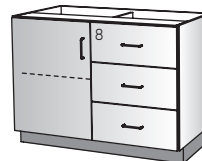

**DRAWER/
DOOR**

41359

W : 28, 30, 34, 36, 40, 42, 48
H : 35
D : 17, 19, 20, 23

- Drawers: 3
- Left Hinge Door
- Adjustable Shelf