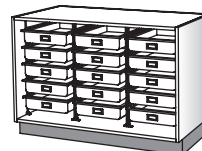

**TRAY
STORAGE**

41274

W : 48
H : 32
D : 23

- SA901 Molded Trays: 15