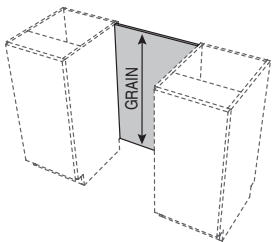

MODESTY PANEL ABOVE KICK

10952

W : 24, 30, 36, 42, 48
H : 29, 32, 35
D : 00

- Finished Both Sides
- Vertical Grain
- Above Kick
- Bottom Edge Aligns with Toe Kick
- Order by Cabinet Height
- Edgebanding: None