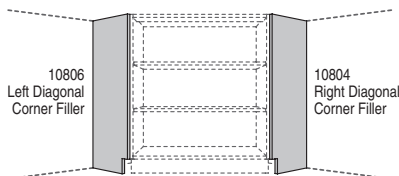

DIAGONAL CORNER FILLERS

10804 RIGHT

10806 LEFT

W : 00
H : 29, 32, 35
D : 14, 17, 19, 20, 23, 28

- Depths Listed are Depths of Cabinets to which Filler is Attached
- Edgebanding: One Long Edge in Casebody Trim Color and 0.5mm Thickness