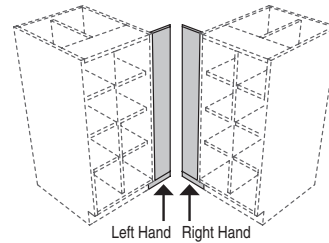

CORNER FILLER

10805

W : 02, 03, 06, 09, 12
H : 29, 32, 35
D : 14, 17, 19, 20, 23, 28

- Field Trim to Fit
- Depths Listed are Depths of Cabinets to which Filler is Attached
- Edgebanding: None