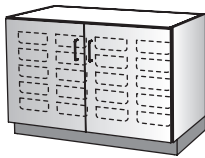

- Doors
- SA901 Molded Trays: 10
- Adjustable Shelf

TRAY
STORAGE

41282

W: 48
H: 32
D: 23

- Doors
- SA902 Molded Trays: 20

TRAY
STORAGE

41286

W: 48
H: 32
D: 23