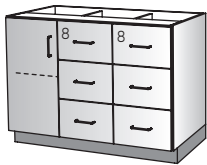

**DRAWER/
DOOR**

41772

W : 36, 48
H : 35
D : 17, 19, 20, 23

- Drawers: 6
- Left Hinge Door
- Adjustable Shelf