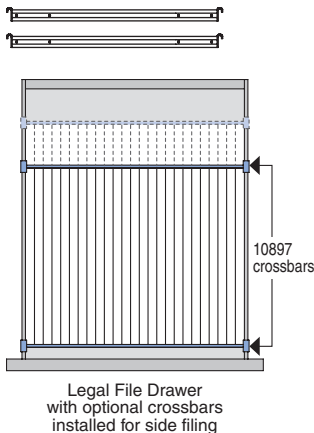

CHASE WIDTH (mm)	CHASE WIDTH (nominal)
128	05
160	06
172	07
256	10
288	11
300	12

FILE CROSSBARS

10896

W : 15
H : 01
D : 00

- Pair of Crossbars for 15W File Drawers (letter)
- Allow Side Filing

FILE CROSSBARS