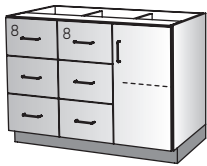

**DRAWER/
DOOR**

41771

W : 36, 48
H : 35
D : 17, 19, 20, 23

- Drawers: 6
- Right Hinge Door
- Adjustable Shelf