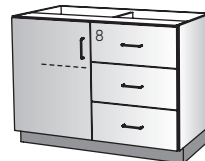

- Drawers: 3
- Right Hinge Door
- Half Depth Adjustable Shelf

**DOOR/DRAWER
(HALF DEPTH SHELF)**

41364

W : 28, 30, 34, 36
H : 35
D : 19, 23

- Drawer
- Doors
- Half Depth Adjustable Shelf

**DOOR/DRAWER
(HALF DEPTH SHELF)**