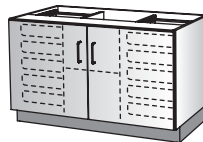

SA902: 10W x 3 1/2H x 19D

**TRAY
STORAGE**

41281

W: 48
H: 29
D: 23

- SA902 Molded Trays: 20

**TRAY
STORAGE**

41285

W: 48
H: 29
D: 23

- Doors
- SA901 Molded Trays: 10
- Adjustable Shelf

**TRAY
STORAGE**

41282

W: 48
H: 29
D: 23

- Doors
- SA902 Molded Trays: 20

**TRAY
STORAGE**

41286

W: 48
H: 29
D: 23