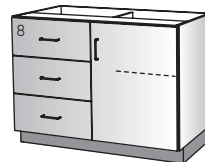

**DOOR/DRAWER
(HALF DEPTH SHELF)**

41363

W : 12, 14, 15, 17, 18, 20, 21
H : 35
D : 17, 19, 23

- Drawer
- Left Hinge Door
- Half Depth Adjustable Shelf

**DOOR/DRAWER
(HALF DEPTH SHELF)**

41780

W : 28, 30, 34, 36, 42, 46, 48
H : 35
D : 17, 19, 23