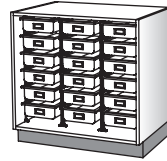

SA901: 14 1/4W x 3 1/2H x 19D

SA902: 10W x 3 1/2H x 19D

Tray and bin racks have captured runner rail to reduce tray tipout.

**TRAY
STORAGE**

41270

W : 36
H : 35
D : 23

- SA902 Molded Trays: 18

**TRAY
STORAGE**