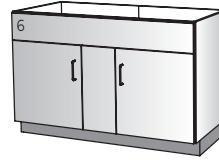

**PENINSULA END
SINK BASE**

41622

W : 55
H : 35
D : 23

- For Use With 57" Island Peninsula
- False Front
- Doors
- Finished Back