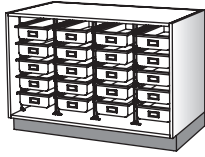

TRAY
STORAGE

41281

W: 48
H: 32
D: 23

- SA902 Molded Trays: 20