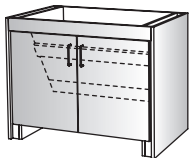

**VANITY WALL
CLOSURE**

41570

W : 36, 39, 42, 45, 48
H : 22
D : 23, 28

- Access Panel
- Meets ADA Requirements for Adult Sizing

**ADA
SINK BASE**

ADA (Doors Closed)

ADA (Doors Open)

Conventional
(Doors Open)