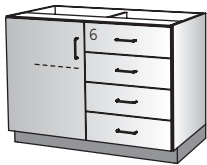

**DOOR/DRAWER
(HALF DEPTH SHELF)**

41785

W : 28, 30, 34, 36, 42, 46, 48
H : 35
D : 17, 19, 23

- Drawers: 4
- Left Hinge Door
- Half Depth Adjustable Shelf