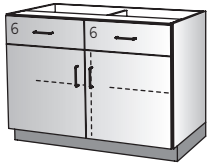

- Drawer
- Doors
- Half Depth Adjustable Shelf

**DOOR/DRAWER
(HALF DEPTH SHELF)**

41367

W : 42, 46, 48
H : 35
D : 19, 23

- Drawer
- Doors
- Center Divider
- Half Depth Adjustable Shelves: 2

**DOOR/DRAWER
(HALF DEPTH SHELF)**