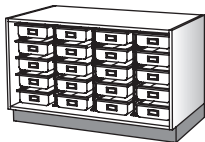

**TRAY
STORAGE**

41281

W: 48
H: 29
D: 23

- SA902 Molded Trays: 20