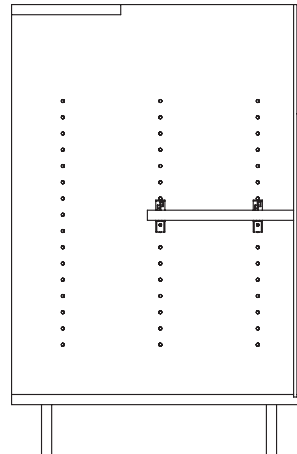

41119

W : 12, 14, 15, 17, 18, 21, 23, 24
H : 35
D : 17, 19, 23

- Left Hinge Door
- Half Depth Adjustable Shelf

Half depth shelf detail

**SHELF
(HALF DEPTH SHELF)**

41130

W : 28, 30, 34, 36
H : 35
D : 17, 19, 23