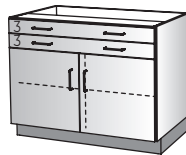

**DRAWER/
DOOR**

41733

W : 14, 15
H : 32
D : 17, 19, 20, 23

- Drawers: 2
- Right Hinge Door
- Adjustable Shelf

**DRAWER/
DOOR**

41365

W : 28, 30, 34, 36, 40, 42
H : 32
D : 19, 20, 23

- Drawers: 2
- Doors
- Center Divider
- Adjustable Shelves: 2