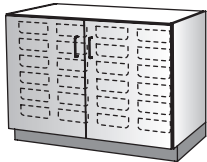

- Doors
- SA901 Molded Trays: 12
- Adjustable Shelf

**TRAY
STORAGE**

41282

W : 48
H : 35
D : 23

- Doors
- SA902 Molded Trays: 24

**TRAY
STORAGE**

41286

W : 48
H : 35
D : 23