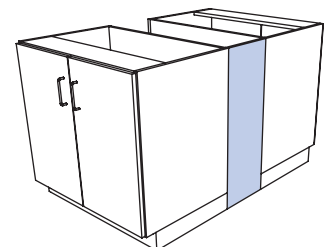

FLUSH END CLOSURE - FULL HEIGHT

91038

W : 05, 06, 07, 10, 11, 12
H : 29, 32, 35
D : 00

- Full Height
- Designed for Use Between Back-to-Back Cabinets
- Widths Shown are Nominal Chase Widths (refer to chart at right)
- Edgebanding: Two Long Edges in Casebody Trim Color and Thickness

CHASE WIDTH (mm)	CHASE WIDTH (nominal)
128	05
160	06
172	07
256	10
288	11
300	12