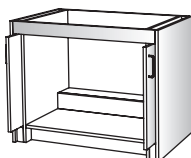

**VANITY WALL
CLOSURE**

41570

W : 36, 39, 42, 45, 48
H : 22
D : 23, 28

- Access Panel
- Meets ADA Requirements for Adult Sizing

**ADA
SINK BASE**

ADA (Doors Closed)

ADA (Doors Open)

Conventional
(Doors Open)