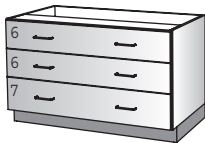

DRAWER

41033

W : 28, 30, 34, 36, 42, 46, 48
H : 29
D : 19, 23

- Drawers: 3