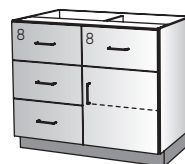

**DRAWER/
DOOR**

41356

W : 28, 30, 34, 36, 40, 42
H : 35
D : 17, 19, 20, 23

- Drawers: 4
- Right Hinge Door
- Adjustable Shelf