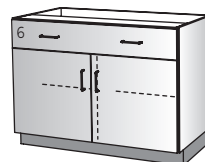

**DOOR/DRAWER
(HALF DEPTH SHELF)**

41367

W : 42, 46, 48
H : 35
D : 19, 23

- Drawer
- Doors
- Center Divider
- Half Depth Adjustable Shelves: 2