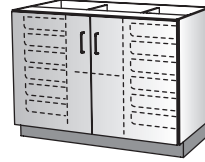

**TRAY
STORAGE**

41285

W : 48
H : 35
D : 23

- Doors
- SA901 Molded Trays: 12
- Adjustable Shelf