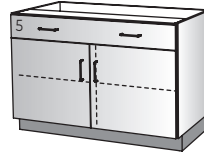

**DRAWER/
DOOR**

41446

W : 40, 42, 46, 48
H : 32
D : 17, 19, 20, 23

- Drawer
- Doors
- Center Divider
- Adjustable Shelves: 2