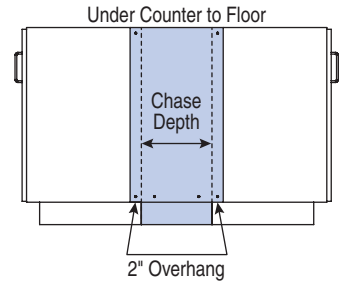

OVERLAY CHASE CLOSURE - FULL HEIGHT

91030

W : 09, 10, 11, 14, 15, 16
H : 29, 32, 35
D : 02

- Full Height
- Designed for Use Between Back-to-Back Cabinets
- Order by Cabinet Height
- Widths Shown are Nominal Closure Widths (refer to chart at right)
- Closure Overhangs Cabinets by 2" on Each End
- Edgebanding: Two Long Edges

CHASE WIDTH (mm)	NOMINAL CLOSURE WIDTH	ACTUAL CLOSURE WIDTH (mm)
128	09	228
160	10	260
172	11	272
256	14	356
288	15	388
300	16	400