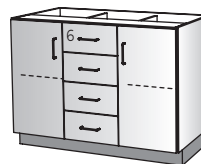

- Drawers: 8
- Left Hinge Door
- Adjustable Shelf

**DRAWER/
DOOR**

41376

W : 28, 30, 34, 36, 40, 42
H : 35
D : 17, 19, 20, 23

- Drawers: 5
- Right Hinge Door
- Adjustable Shelf

**DRAWER/
DOOR**

41777

W : 36, 48
H : 35
D : 17, 19, 20, 23