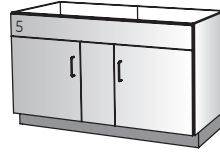

**PENINSULA END
SINK BASE**

41622

W : 55
H : 32
D : 23

- For Use With 57" Island Peninsula
- False Front
- Doors
- Finished Back