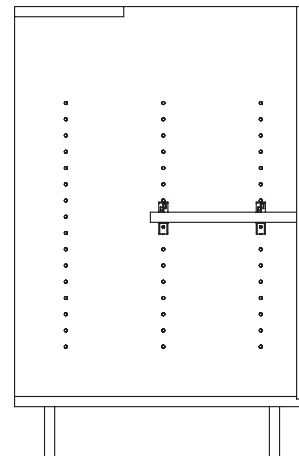

- Left Hinge Door
- Half Depth Adjustable Shelf

Half depth shelf detail

**SHELF
(HALF DEPTH SHELF)**

41130

W : 28, 30, 34, 36
H : 29
D : 17, 19, 23

- Doors
- Half Depth Adjustable Shelf

**SHELF
(HALF DEPTH SHELF)**