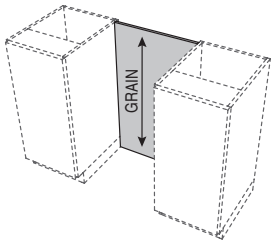

MODESTY PANEL FULL HEIGHT

10950

W : 24, 30, 36, 42, 48
H : 29, 32, 35
D : 00

- Finished Both Sides
- Vertical Grain
- Full Height
- Order by Cabinet Height
- Edgebanding: None