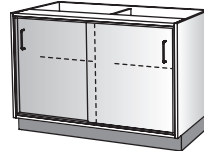

**SHELF
(HALF DEPTH SHELF)**

41149

W : 28, 30, 34, 36, 42, 48
H : 32
D : 17, 19, 23

- Sliding Doors
- Center Divider
- Half Depth Adjustable Shelves: 2