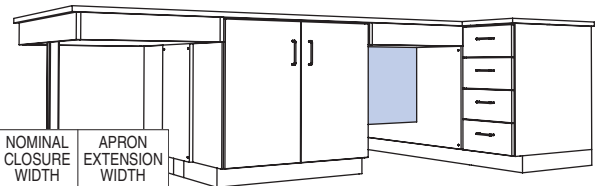

PIPE CHASE CLOSURE

91035

W : 22, 25, 29, 32
H : 18, 20
D : 00

- 1 Pair of Pipe Chase Closure Panels
- Designed for Under Apron Use Between Extension and Line Cabinets
- Edgebanding: All Edges in Casebody Trim Color and 0.5mm Thickness
- 18H = ADA Height
- 20H = Standard Height

NOMINAL CLOSURE WIDTH	APRON EXTENSION WIDTH
22	23
25	26
29	29
32	32