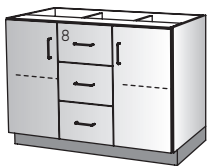

**DRAWER/
DOOR**

41773

W : 36, 48
H : 35
D : 17, 19, 20, 23

- Drawers: 3
- Doors
- Adjustable Shelves: 2