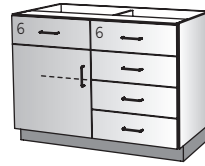

**DOOR/DRAWER
(HALF DEPTH SHELF)**

41787

W : 28, 30, 34, 36, 42, 46, 48
H : 35
D : 17, 19, 23

- Drawers: 5
- Left Hinge Door
- Half Depth Adjustable Shelf