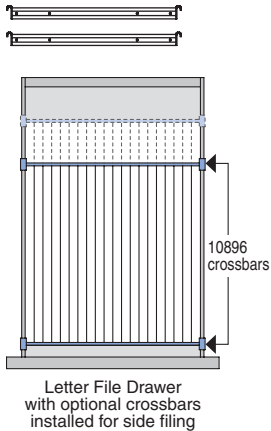

FILE CROSSBARS

10896

W : 15
H : 01
D : 00

- Pair of Crossbars for 15W File Drawers (letter)
- Allow Side Filing