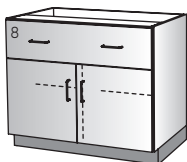

**DOOR/DRAWER
(HALF DEPTH SHELF)**

41369

W : 42
H : 35
D : 19, 23

- Drawer
- Doors
- Center Divider
- Half Depth Adjustable Shelves: 2