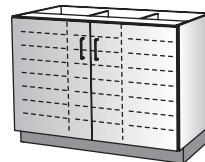

FOLDER

41653

W : 36, 42, 48
H : 35
D : 14, 19, 23

- Doors
- 1/4" Folder Shelves, Adjustable and Removable on 1 1/4" Centers: 21
- Compartments: 24
- Compartment Spacing 3 1/2"H min.
- Compartment Widths: 11" (36W), 13" (42W), 15" (48W)