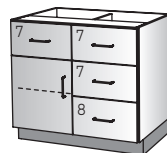

**DRAWER/
DOOR**

41067

W : 28, 30, 34, 36
H : 32
D : 17, 19, 20, 23

- Drawers: 4
- Left Hinge Door
- Adjustable Shelf